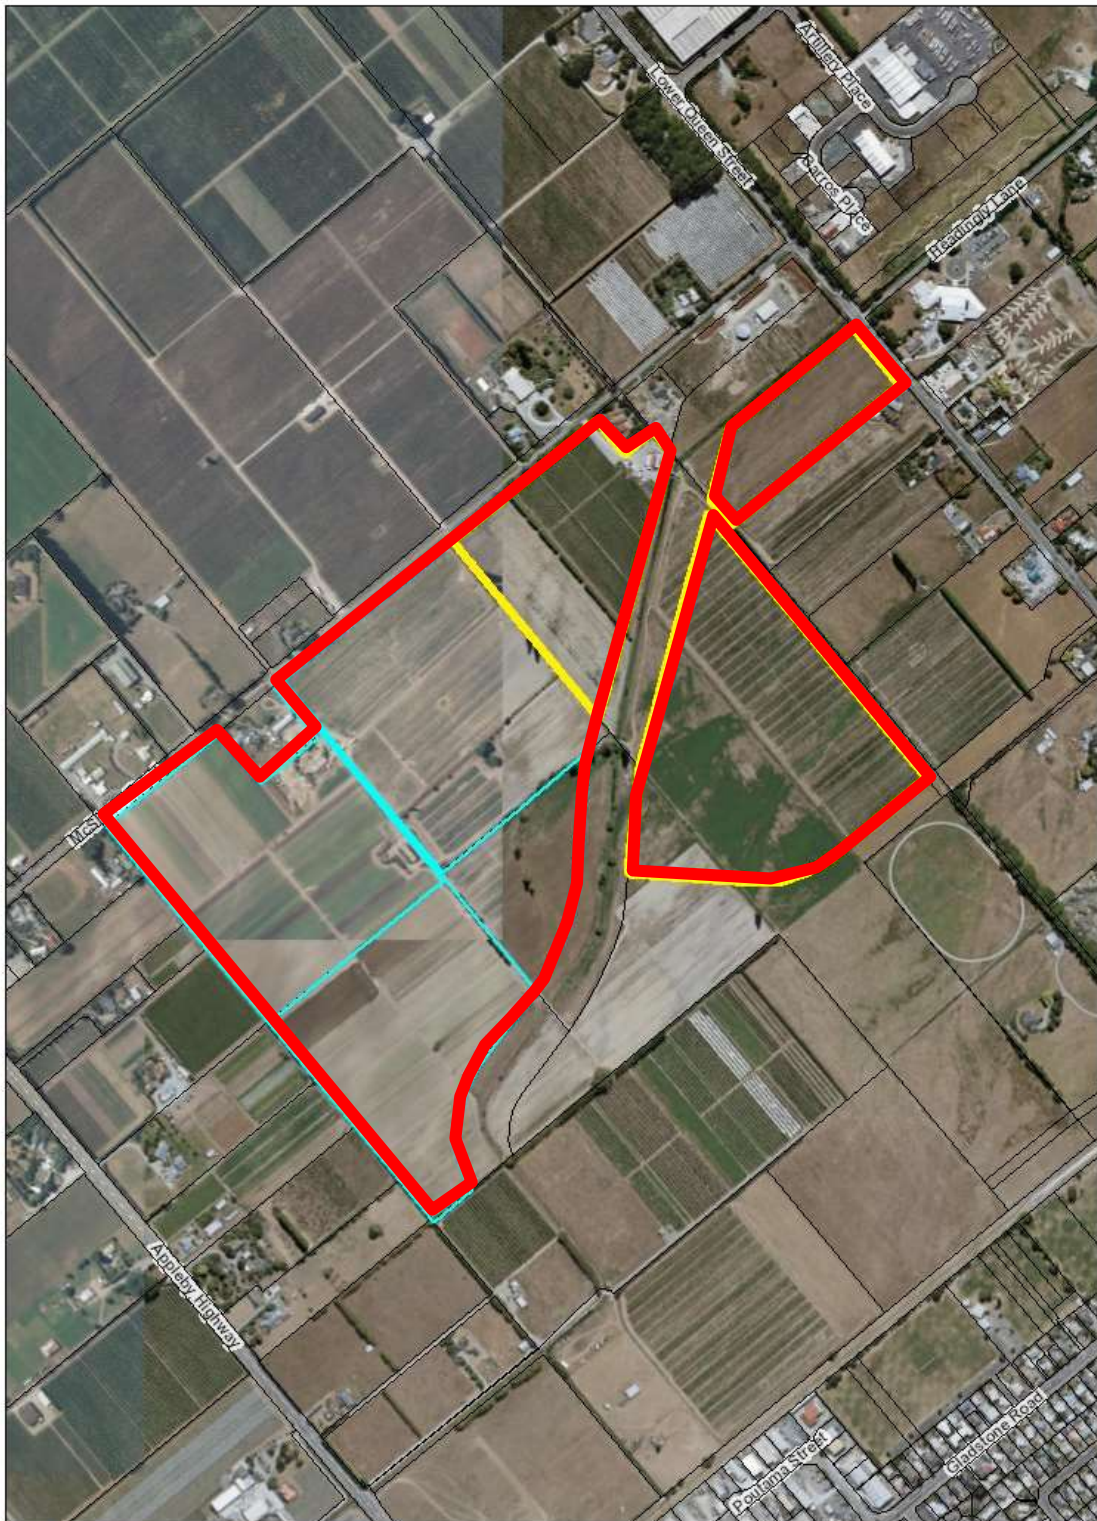

Richmond West (The Meadows) special housing area (Indicative Area Outlined in Red)

10 June 2017