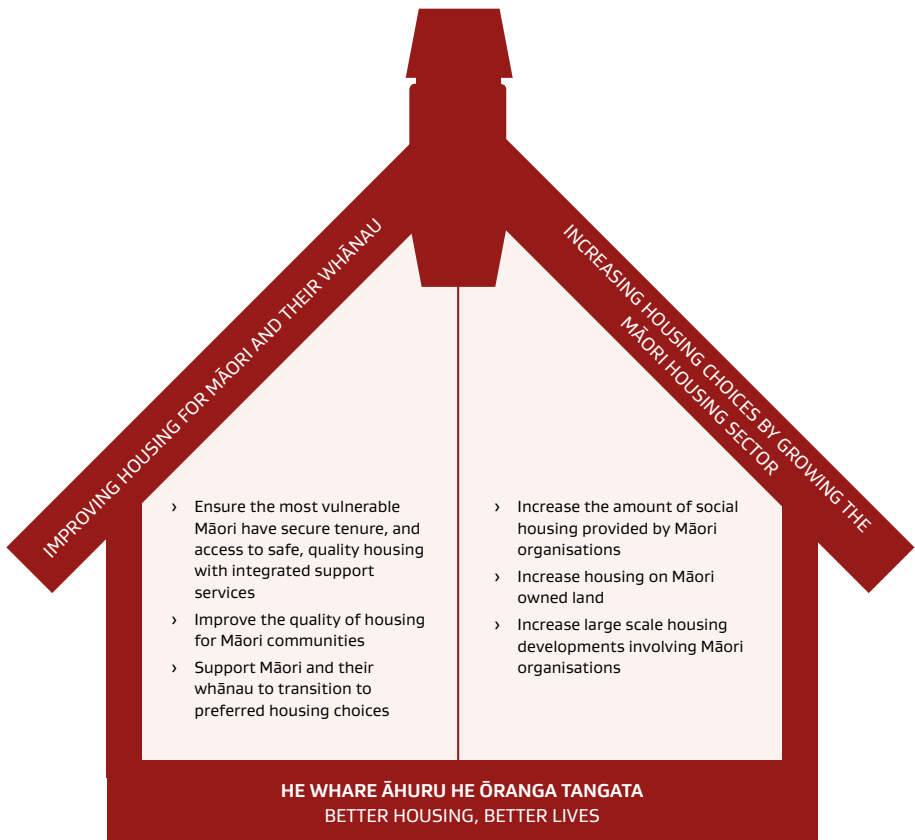

He Whare Āhuru He Oranga Tāngata – Better Housing, Better Lives

Directions to 2014 to 2025.

A strategy to improve housing for Māori and provide choices by growing the housing sector. It sets out six Directions to areas where government wants to see improvement in the next 10 years. Three of the Directions are focused on Māori and their whānau and three are directed at Māori organisations.