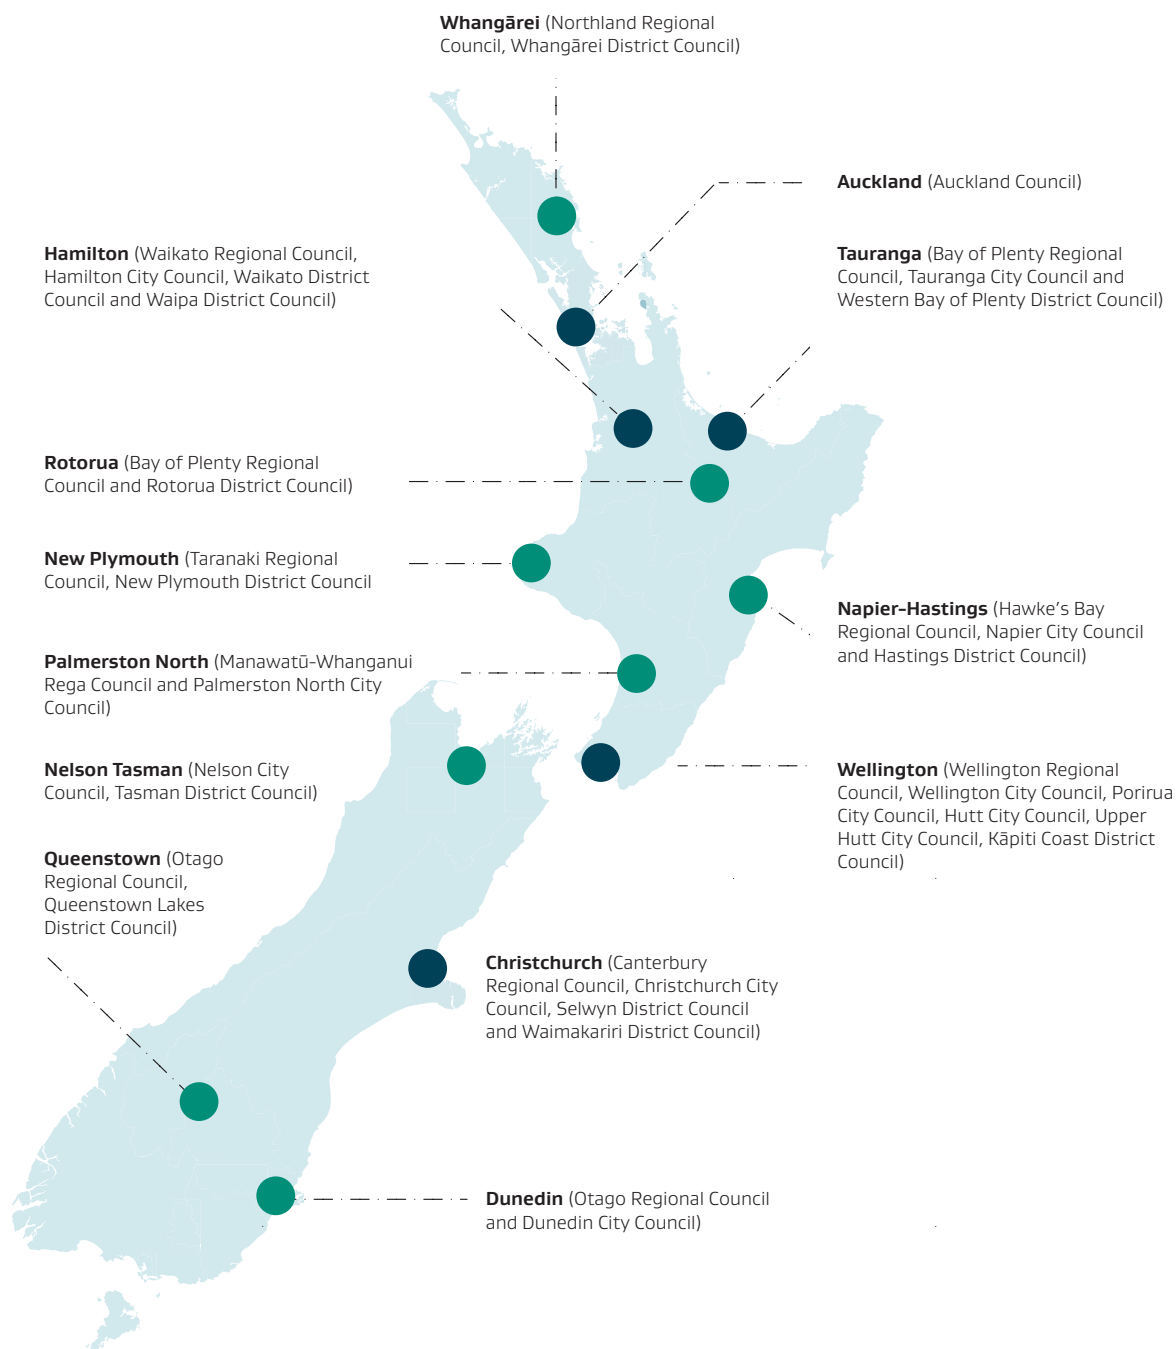

Infrastructure Acceleration Fund

This map shows additional homes that projects are expected to deliver, by urban centres.

KEY

Tier 1 urban environments

Delivery of at least 200 additional homes

Tier 2 urban environments

Delivery of at least 100 additional homes

In all other locations

Delivery of at least 30 additional homes

For more information on the contestable Infrastructure Acceleration Fund see www.kaingaora.govt.nz.